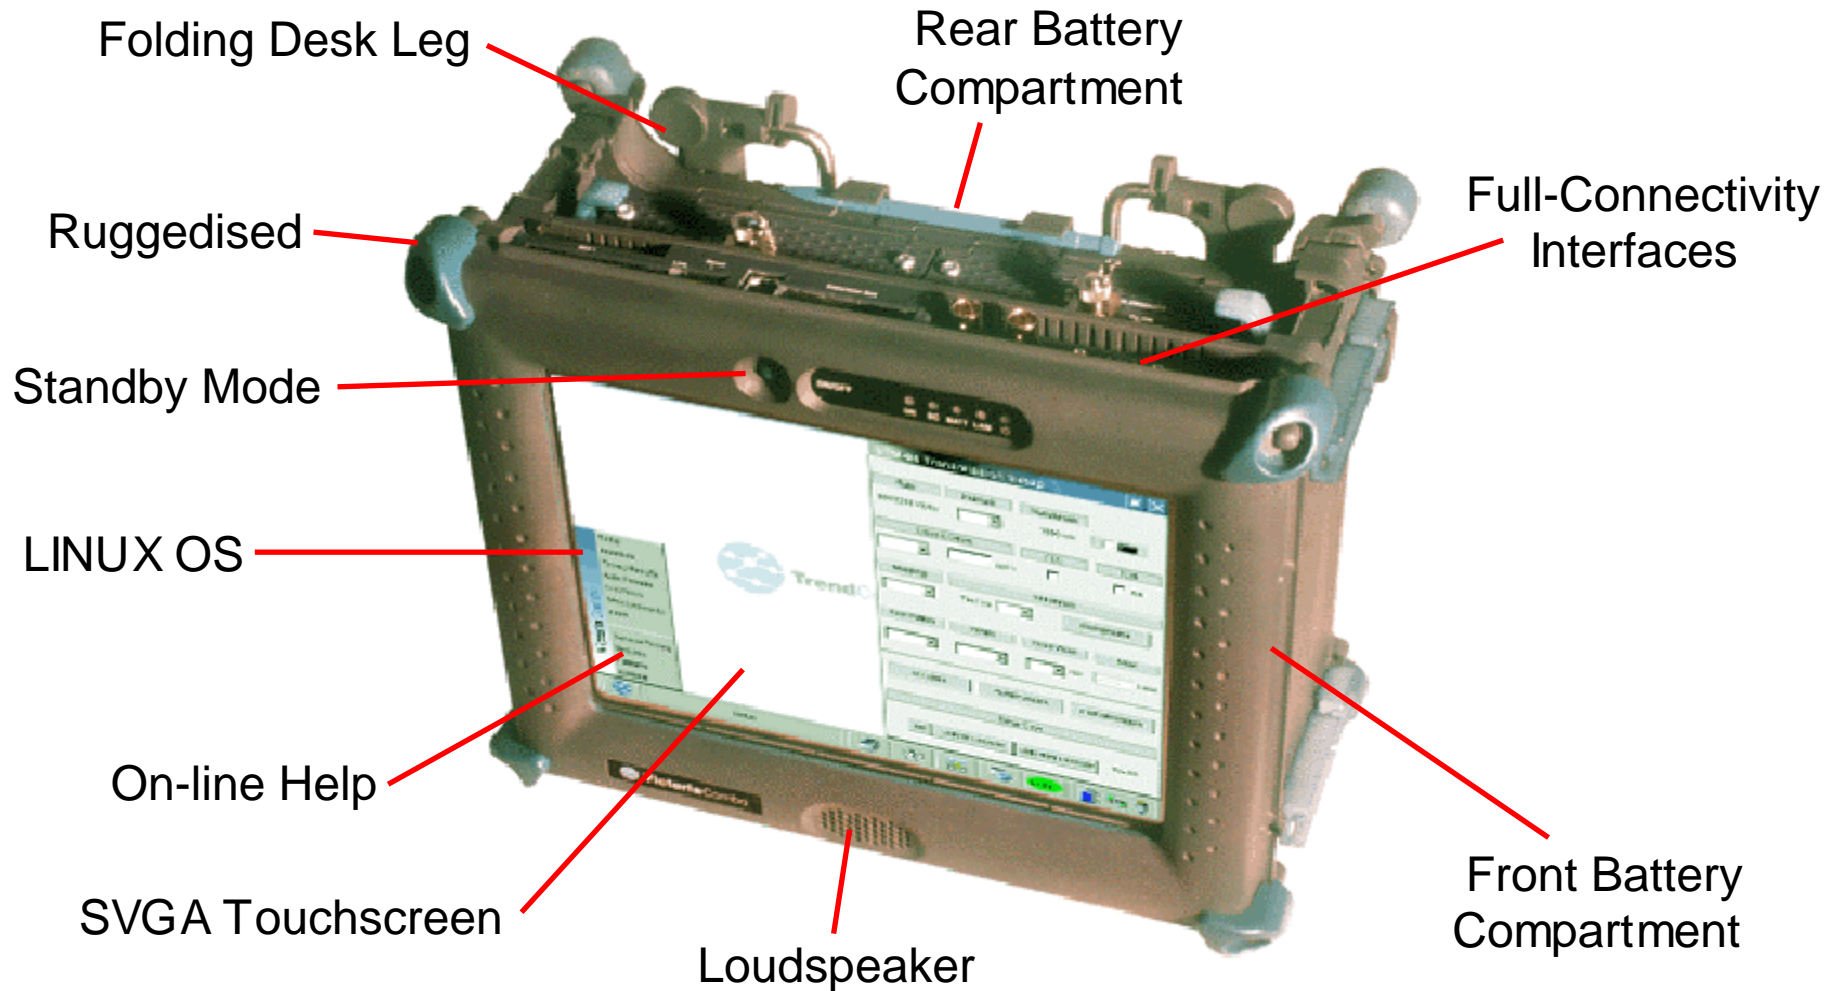

OC-192 SONET

PDH & T-carrier...

TrendCommunications

VictoriaCombo OC-192 *A Tester for Next Generation Networks*

VictoriaCombo OC-192 *Full Connectivity*

Memory Card or
Microdrive

Wireless
Card

Ethernet

USB

RS-232C
Serial Printer

2 x USB,
Mouse, Keyboard

VictoriaCombo OC-192 *Multiple Scenarios*

Central Sites

Fault location
All the measurements
Robust in long-term tests

Field Testing

Battery & Power Management
Ruggedised
Easy-to-use & easy-to-carry

Remote Test

IP access
Multi-modular
Multi-user

VictoriaCombo OC-192 *SONET Testing*

- All bit rates available : 10Gb/s down to fractional E1/T1

- Supported Concatenation STS3c

STS12c, STS48c, STS192c

- In-band G.707 FEC

Defined in 10Gb/s

VictoriaCombo OC-192 *SONET Testing*

- Field-cleanable & Replaceable Optical Interfaces
- Reference Clock IN & OUT
- Frequency Offset
- Frequency Measurement
- Optical Power Measurement
- Overload Optical Protection
- Line Attenuation Compensation
- Can be upgraded to allow testing on other interfaces