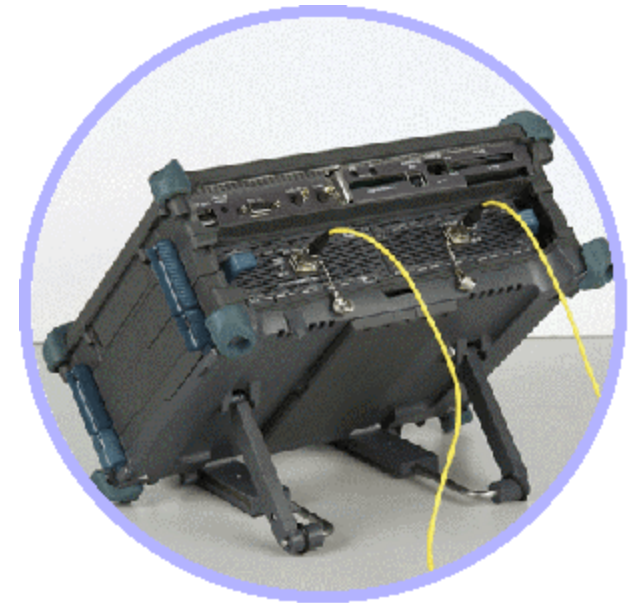

VictoriaCombo OC-192 *SONET Testing*

- Mux/Demux SONET Test

- Full Overhead Testing

- Pointers, DCCs, Path Trace, etc.

- Frame Capture

- Errors and Alarms Insertion

- Single, Burst, Rate, M/N Alarms Sequences

- Errors and Alarms Counters, SoftLED, Graph