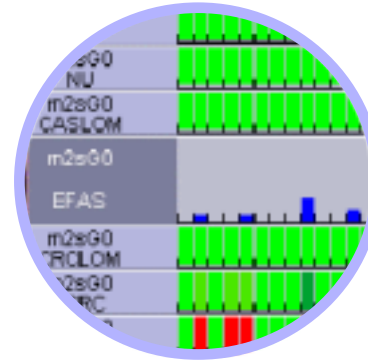

Defined in 10Gb/s

VictoriaCombo OC-192 *SONET Testing*

- Field-cleanable & Replaceable Optical Interfaces
- Reference Clock IN & OUT
- Frequency Offset
- Frequency Measurement
- Optical Power Measurement
- Overload Optical Protection
- Line Attenuation Compensation
- Can be upgraded to allow testing on other interfaces

VictoriaCombo OC-192 *SONET Testing*

- Mux/Demux SONET Test

- Full Overhead Testing

 - Pointers, DCCs, Path Trace, etc.

- Frame Capture

- Errors and Alarms Insertion

 - Single, Burst, Rate, M/N Alarms Sequences

- Errors and Alarms Counters, SoftLED, Graph

VictoriaCombo OC-192 *SONET Testing*

- Performance Analysis
(G.826, G.828, G.829, M.2101)
- Pointer Sequences
- APS Disruption Time
- APS K1, K2 Bytes Programming
- Round Trip Delay (RTD)
- Tandem Connection Monitoring (TCM)

VictoriaCombo OC-192 *SONET Testing*

- Graphical Results
- Auto Configuration
- FastScan
- Automatic Measurements
- Batteries
- Fast Charge
- Autosave when power fails
- Sleep Mode

Viewer (Java-Enabled Browser)