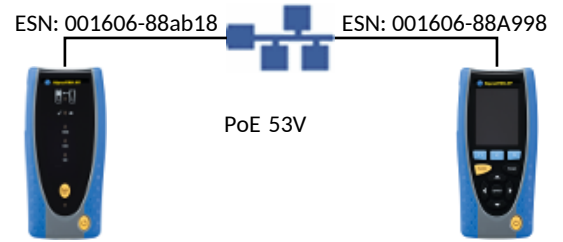

Job Name: 1
Date Tested: March 31 2016
Time Tested: 14:40
Info 1:
Info 2:
Info 3:
Info 4:
Info 5:
Info 6:
Info 7:
Info 8:

Owner: Damian
Company: Vemco
Address 1:
Address 2:
City:
State:
Zip:
Country:
Phone1:
Phone2:

FAIL
0028

	Setup	Results
Port	Auto	RJ45
Line Rate	Auto	1000 Mb/s
Duplex	Auto	Full Duplex
IPv4	DHCP	Assigned 169.254.1.0
IPv6	Stateless	Stateless address failed

Skew (ns)			
1,2	3,6	4,5	7,8
0	0	0	8

	Setup				Results						
VoIP Data 	No. of Calls	Limit (Frames)	Time (hh:mm:ss)		Tx	Frames	%				
	100	0	00:00:10		Rx	51,605	100				
	Info Rate (Mb/s)		Frame Size		Errors	0	0				
	9		218								
Web Data 	No. of Sessions	Limit (Frames)	Time (hh:mm:ss)		Tx	Frames	%				
	10	0	00:00:10		Rx	14,822	100				
	Info Rate (Mb/s)		Frame Size		Errors	0	0				
	18		1,518								
Video Data 	No. of Streams	Limit (Frames)	Time (hh:mm:ss)	Definition	Tx	Frames	%				
	10	0	00:00:10	SD	Rx	37,055	100				
	Info Rate (Mb/s)		Frame Size		Errors	0	0				
	45		1,518								
CCTV Data 	No. of Cameras	Limit (Frames)	Time (hh:mm:ss)	Resolution	Codec	Tx	Frames	%			
	10	4	00:00:10	5MP	H.264	Rx	246,212	100			
	Info Rate (Mb/s)		Frame Size		Errors	1	<1				
	299		1,518								
PoE Load 	PoE Type	Min. Pwr (W)				Pair 12-36			Pair 45-78		
	PoE	5	Voltage (V)	Current (mA)	Power (W)	Voltage (V)	Current (mA)	Power (W)	Voltage (V)	Current (mA)	Power (W)
			52	192	9	0	0	0	0	0	0