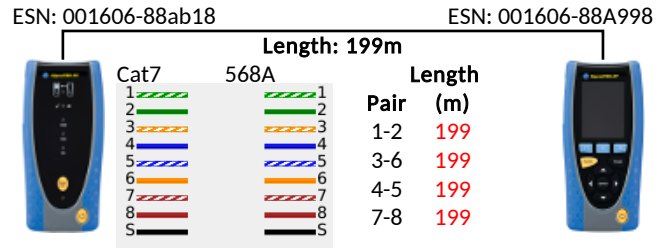

Job Name: 1
Date Tested: March 31 2016
Time Tested: 12:42
Info 1:
Info 2:
Info 3:
Info 4:
Info 5:
Info 6:
Info 7:
Info 8:

Owner: Damian
Company: Vemco
Address 1:
Address 2:
City:
State:
Zip:
Country:
Phone1:
Phone2:

FAIL
0005

- Near Pin1 Is Open
- Near Pin2 Is Open
- Near Pin3 Is Open
- Near Pin4 Is Open
- Near Pin5 Is Open
- Near Pin6 Is Open
- Near Pin7 Is Open
- Near Pin8 Is Open
- Shield Is Open

	Setup	Results
Port	Auto	RJ45
Line Rate	Auto	100 Mb/s
Duplex	Auto	Full Duplex
IPv4	Disabled	
IPv6	Disabled	

Cable	Setup					Results		
	Line Rate (Mb/s)	Frame Size	Frame Rate	Limit (Frames)	Time (hh:mm:ss)	Frames	Line Rate %	
	1000	1,518	8,127	0	00:00:10	Tx 81,274	100	
						Rx 81,274	100	
						Errors 0	0