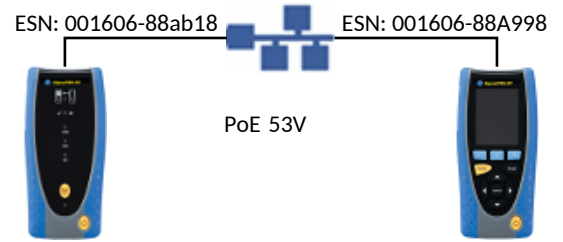

Job Name: 1
Date Tested: March 31 2016
Time Tested: 12:11
Info 1:
Info 2:
Info 3:
Info 4:
Info 5:
Info 6:
Info 7:
Info 8:

Owner: Damian
Company: Vemco
Address 1:
Address 2:
City:
State:
Zip:
Country:
Phone1:
Phone2:

PASS
0002

	Setup	Results
Port	Auto	RJ45
Line Rate	Auto	1000 Mb/s
Duplex	Auto	Full Duplex
IPv4	DHCP	Assigned 169.254.1.0
IPv6	Stateless	Stateless address failed

Skew (ns)			
1,2	3,6	4,5	7,8
0	0	0	8

	Setup				Results						
VoIP Data 	No. of Calls	Limit (Frames)	Time (hh:mm:ss)		Tx	Frames	%				
	100	0	00:00:10		Rx	51,605	100				
	Info Rate (Mb/s)		Frame Size		Errors	0	0				
	9		218								
Web Data 	No. of Sessions	Limit (Frames)	Time (hh:mm:ss)		Tx	Frames	%				
	10	0	00:00:10		Rx	14,822	100				
	Info Rate (Mb/s)		Frame Size		Errors	0	0				
	18		1,518								
Video Data 	No. of Streams	Limit (Frames)	Time (hh:mm:ss)	Definition	Tx	Frames	%				
	10	0	00:00:10	SD	Rx	37,055	100				
	Info Rate (Mb/s)		Frame Size		Errors	0	0				
	45		1,518								
CCTV Data 	No. of Cameras	Limit (Frames)	Time (hh:mm:ss)	Resolution	Codec	Tx	Frames	%			
	10	4	00:00:10	5MP	H.264	Rx	246,212	100			
	Info Rate (Mb/s)		Frame Size			Errors	0	0			
	299		1,518								
PoE Load 	PoE Type	Min. Pwr (W)				Pair 12-36			Pair 45-78		
	PoE	5	Voltage (V)	Current (mA)	Power (W)	Voltage (V)	Current (mA)	Power (W)	Voltage (V)	Current (mA)	Power (W)
			52	192	9	0	0	0	0	0	0