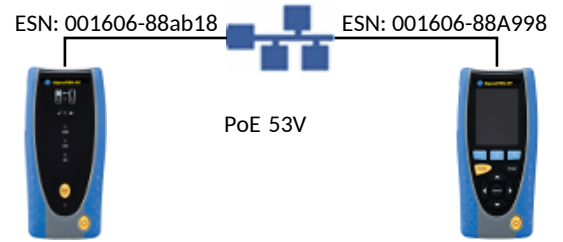

Job Name: 1
Date Tested: March 31 2016
Time Tested: 13:35
Info 1:
Info 2:
Info 3:
Info 4:
Info 5:
Info 6:
Info 7:
Info 8:

Owner: Damian
Company: Vemco
Address 1:
Address 2:
City:
State:
Zip:
Country:
Phone1:
Phone2:

PASS
0015

	Setup	Results
Port	Auto	RJ45
Line Rate	Auto	100 Mb/s
Duplex	Auto	Full Duplex
IPv4	Disabled	
IPv6	Disabled	

	Setup				Results						
VoIP Data 	No. of Calls	Limit (Frames)	Time (hh:mm:ss)		Tx	Frames	%				
	100	0	00:00:10		Rx	51,605	100				
	Info Rate (Mb/s)		Frame Size		Errors	0	0				
	9		218								
Web Data 	No. of Sessions	Limit (Frames)	Time (hh:mm:ss)		Tx	Frames	%				
	10	0	00:00:10		Rx	14,822	100				
	Info Rate (Mb/s)		Frame Size		Errors	0	0				
	18		1,518								
Video Data 	No. of Streams	Limit (Frames)	Time (hh:mm:ss)	Definition	Tx	Frames	%				
	10	0	00:00:10	SD	Rx	37,055	100				
	Info Rate (Mb/s)		Frame Size		Errors	0	0				
	45		1,518								
CCTV Data 	No. of Cameras	Limit (Frames)	Time (hh:mm:ss)	Resolution	Codec	Tx	Frames	%			
	10	1	00:00:10	720P	H.264	Rx	46,195	100			
	Info Rate (Mb/s)		Frame Size			Errors	0	0			
	56.1		1,518								
PoE Load 	PoE Type	Min. Pwr (W)				Pair 12-36			Pair 45-78		
	PoE	5	Voltage (V)	Current (mA)	Power (W)	Voltage (V)	Current (mA)	Power (W)	Voltage (V)	Current (mA)	Power (W)
			51	188	9	0	0	0	0	0	0