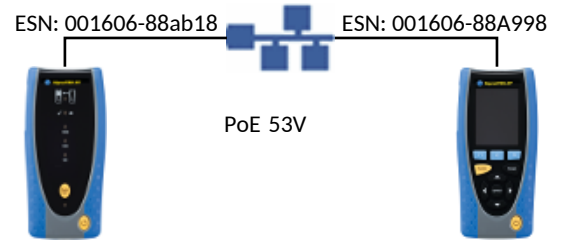

Job Name: 1
Date Tested: March 31 2016
Time Tested: 14:19
Info 1:
Info 2:
Info 3:
Info 4:
Info 5:
Info 6:
Info 7:
Info 8:

Owner: Damian
Company: Vemco
Address 1:
Address 2:
City:
State:
Zip:
Country:
Phone1:
Phone2:

FAIL
0021

	Setup	Results
Port	Auto	RJ45
Line Rate	Auto	1000 Mb/s
Duplex	Auto	Full Duplex
IPv4	DHCP	Assigned 169.254.1.0
IPv6	Stateless	Stateless address failed

Skew (ns)			
1,2	3,6	4,5	7,8
8	0	8	16

	Setup				Results						
VoIP Data	No. of Calls	Limit (Frames)	Time (hh:mm:ss)		Tx	Frames	%				
	100	0	00:00:10		Rx	51,605	100				
	Info Rate (Mb/s)		Frame Size		Errors	51,459	>99				
	9		218			146	<1				
Web Data	No. of Sessions	Limit (Frames)	Time (hh:mm:ss)		Tx	Frames	%				
	10	0	00:00:10		Rx	14,822	100				
	Info Rate (Mb/s)		Frame Size		Errors	14,808	>99				
	18		1,518			14	<1				
Video Data	No. of Streams	Limit (Frames)	Time (hh:mm:ss)	Definition	Tx	Frames	%				
	10	0	00:00:10	SD	Rx	37,055	100				
	Info Rate (Mb/s)		Frame Size		Errors	37,027	>99				
	45		1,518			28	<1				
CCTV Data	No. of Cameras	Limit (Frames)	Time (hh:mm:ss)	Resolution	Codec	Tx	Frames	%			
	1	4	00:00:10	5MP	H.264	Rx	24,621	100			
	Info Rate (Mb/s)		Frame Size			Errors	24,597	>99			
	29.9		1,518				24	<1			
PoE Load	PoE Type	Min. Pwr (W)				Pair 12-36			Pair 45-78		
	PoE	5	Voltage (V)	Current (mA)	Power (W)	Voltage (V)	Current (mA)	Power (W)	Voltage (V)	Current (mA)	Power (W)
			52	192	9	0	0	0	0	0	0