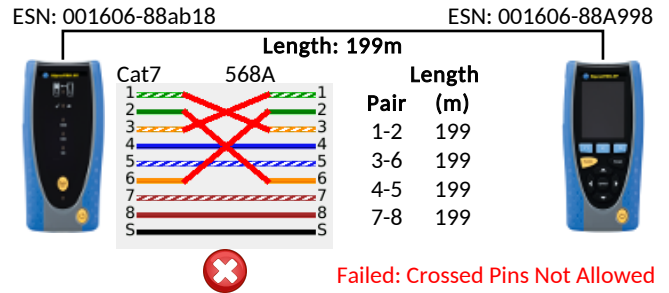

Job Name: 1
Date Tested: March 31 2016
Time Tested: 13:20
Info 1:
Info 2:
Info 3:
Info 4:
Info 5:
Info 6:
Info 7:
Info 8:

Owner: Damian
Company: Vemco
Address 1:
Address 2:
City:
State:
Zip:
Country:
Phone1:
Phone2:

FAIL
0011

	Setup	Results
Port	Auto	RJ45
Line Rate	Auto	Unknown
Duplex	Auto	Unknown
IPv4	Disabled	
IPv6	Disabled	

Cable	Setup					Results		
	Line Rate (Mb/s)	Frame Size	Frame Rate	Limit (Frames)	Time (hh:mm:ss)	Line Rate	Frames	%
	1000	1,518	81,274	0	00:00:10	1000	Tx: 823,452	100
							Rx: 782,052	95
							Errors: 41,400	5