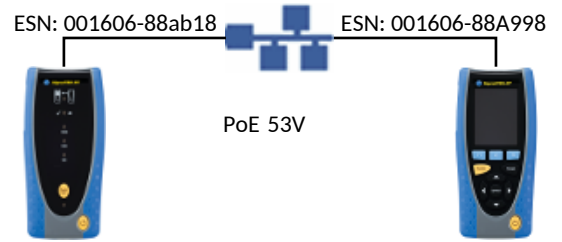

Job Name: 1
Date Tested: March 31 2016
Time Tested: 12:52
Info 1:
Info 2:
Info 3:
Info 4:
Info 5:
Info 6:
Info 7:
Info 8:

Owner: Damian
Company: Vemco
Address 1:
Address 2:
City:
State:
Zip:
Country:
Phone1:
Phone2:

PASS
0008

	Setup	Results
Port	Auto	RJ45
Line Rate	Auto	100 Mb/s
Duplex	Auto	Full Duplex
IPv4	Disabled	
IPv6	Disabled	

	Setup				Results						
VoIP Data 	No. of Calls	Limit (Frames)	Time (hh:mm:ss)		Tx	Frames	%				
	100	0	00:00:10		Rx	51,605	100				
	Info Rate (Mb/s)		Frame Size		Errors	0	0				
	9		218								
Web Data 	No. of Sessions	Limit (Frames)	Time (hh:mm:ss)		Tx	Frames	%				
	10	0	00:00:10		Rx	14,822	100				
	Info Rate (Mb/s)		Frame Size		Errors	0	0				
	18		1,518								
Video Data 	No. of Streams	Limit (Frames)	Time (hh:mm:ss)	Definition	Tx	Frames	%				
	10	0	00:00:10	SD	Rx	37,055	100				
	Info Rate (Mb/s)		Frame Size		Errors	0	0				
	45		1,518								
CCTV Data 	No. of Cameras	Limit (Frames)	Time (hh:mm:ss)	Resolution	Codec	Tx	Frames	%			
	10	1	00:00:10	720P	H.264	Rx	46,195	100			
	Info Rate (Mb/s)		Frame Size		Errors	0	0				
	56.1		1,518								
PoE Load 	PoE Type	Min. Pwr (W)				Pair 12-36		Pair 45-78			
	PoE	5				Voltage (V)	Current (mA)	Power (W)	Voltage (V)	Current (mA)	Power (W)
						51	188	9	0	0	0