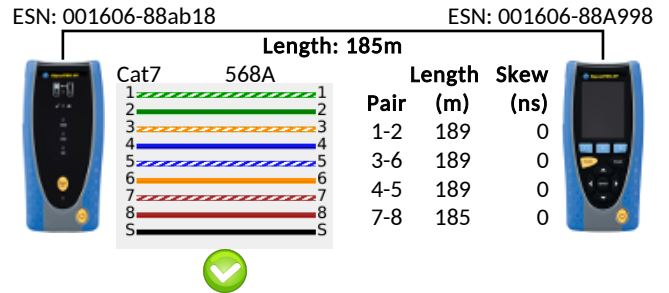

FAIL 
0023

	Setup	Results
Port	Auto	RJ45
Line Rate	Auto	1000 Mb/s
Duplex	Auto	Full Duplex
IPv4	Disabled	
IPv6	Disabled	

Cable	Setup					Results		
	Line Rate (Mb/s)	Frame Size	Frame Rate	Limit (Frames)	Time (hh:mm:ss)	Line Rate	Frames	%
	1000	1,518	81,274	0	00:00:10	1000	823,452	100
							823,449	>99
							3	<1

FAIL 
0024

	Setup	Results
Port	Auto	RJ45
Line Rate	Auto	1000 Mb/s
Duplex	Auto	Full Duplex
IPv4	Disabled	
IPv6	Disabled	

Cable	Setup					Results		
	Line Rate (Mb/s)	Frame Size	Frame Rate	Limit (Frames)	Time (hh:mm:ss)	Line Rate	Frames	%
	100	1,518	81,274	0	00:00:10	1000	823,452	100
							823,450	>99
							2	<1