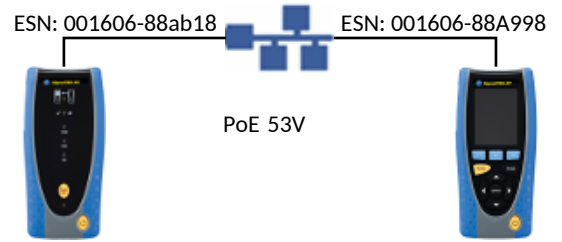

Job Name: 1
Date Tested: March 31 2016
Time Tested: 15:04
Info 1:
Info 2:
Info 3:
Info 4:
Info 5:
Info 6:
Info 7:
Info 8:

Owner: Damian
Company: Vemco
Address 1:
Address 2:
City:
State:
Zip:
Country:
Phone1:
Phone2:

PASS
0036

	Setup	Results
Port	Auto	RJ45
Line Rate	Auto	1000 Mb/s
Duplex	Auto	Full Duplex
IPv4	Disabled	
IPv6	Disabled	

Skew (ns)			
1,2	3,6	4,5	7,8
8	0	0	8

	Setup				Results							
VoIP Data 	No. of Calls	Limit (Frames)	Time (hh:mm:ss)		Tx	Frames	%					
	100	0	00:00:10		Rx	51,605	100					
	Info Rate (Mb/s)		Frame Size		Errors	0	0					
	9		218									
Web Data 	No. of Sessions	Limit (Frames)	Time (hh:mm:ss)		Tx	Frames	%					
	10	0	00:00:10		Rx	14,822	100					
	Info Rate (Mb/s)		Frame Size		Errors	0	0					
	18		1,518									
Video Data 	No. of Streams	Limit (Frames)	Time (hh:mm:ss)	Definition	Tx	Frames	%					
	10	0	00:00:10	SD	Rx	37,055	100					
	Info Rate (Mb/s)		Frame Size		Errors	0	0					
	45		1,518									
CCTV Data 	No. of Cameras	Limit (Frames)	Time (hh:mm:ss)	Resolution	Codec	Tx	Frames	%				
	1	4	00:00:10	5MP	H.264	Rx	24,621	100				
	Info Rate (Mb/s)		Frame Size			Errors	0	0				
	29.9		1,518									
PoE Load 	PoE Type	Min. Pwr (W)					Pair 12-36			Pair 45-78		
	PoE	5	Voltage (V)	Current (mA)	Power (W)	Voltage (V)	Current (mA)	Power (W)				
			52	192	9	0	0	0