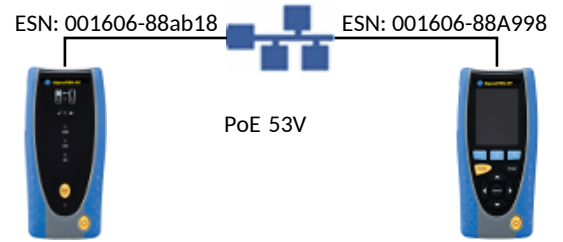

Job Name: 1
Date Tested: March 31 2016
Time Tested: 14:59
Info 1:
Info 2:
Info 3:
Info 4:
Info 5:
Info 6:
Info 7:
Info 8:

Owner: Damian
Company: Vemco
Address 1:
Address 2:
City:
State:
Zip:
Country:
Phone1:
Phone2:

PASS
0032

	Setup	Results
Port	Auto	RJ45
Line Rate	Auto	1000 Mb/s
Duplex	Auto	Full Duplex
IPv4	DHCP	Assigned 169.254.1.0
IPv6	Stateless	Stateless address failed

Skew (ns)			
1,2	3,6	4,5	7,8
8	0	0	8

	Setup				Results						
VoIP Data 	No. of Calls	Limit (Frames)	Time (hh:mm:ss)		Tx	Frames	%				
	100	0	00:00:10		Rx	51,605	100				
	Info Rate (Mb/s)		Frame Size		Errors	0	0				
	9		218								
Web Data 	No. of Sessions	Limit (Frames)	Time (hh:mm:ss)		Tx	Frames	%				
	10	0	00:00:10		Rx	14,822	100				
	Info Rate (Mb/s)		Frame Size		Errors	0	0				
	18		1,518								
Video Data 	No. of Streams	Limit (Frames)	Time (hh:mm:ss)	Definition	Tx	Frames	%				
	10	0	00:00:10	SD	Rx	37,055	100				
	Info Rate (Mb/s)		Frame Size		Errors	0	0				
	45		1,518								
CCTV Data 	No. of Cameras	Limit (Frames)	Time (hh:mm:ss)	Resolution	Codec	Tx	Frames	%			
	1	4	00:00:10	5MP	H.264	Rx	24,621	100			
	Info Rate (Mb/s)		Frame Size		Errors	0	0				
	29.9		1,518								
PoE Load 	PoE Type	Min. Pwr (W)				Pair 12-36			Pair 45-78		
	PoE	5	Voltage (V)	Current (mA)	Power (W)	Voltage (V)	Current (mA)	Power (W)	Voltage (V)	Current (mA)	Power (W)
			52	192	9	0	0	0	0	0	0