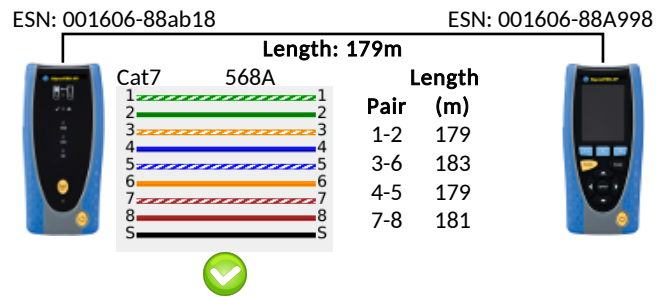

Job Name: 1
Date Tested: March 31 2016
Time Tested: 15:01
Info 1:
Info 2:
Info 3:
Info 4:
Info 5:
Info 6:
Info 7:
Info 8:

Owner: Damian
Company: Vemco
Address 1:
Address 2:
City:
State:
Zip:
Country:
Phone1:
Phone2:

PASS
0034