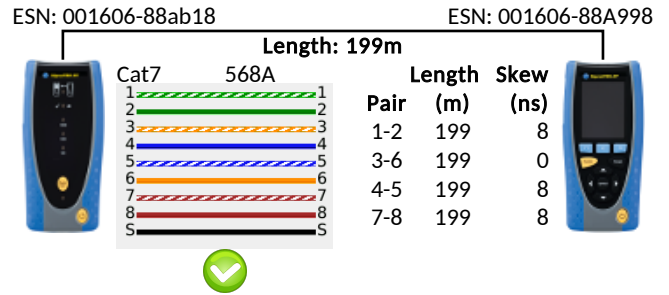

Job Name: 1
Date Tested: March 31 2016
Time Tested: 13:27
Info 1:
Info 2:
Info 3:
Info 4:
Info 5:
Info 6:
Info 7:
Info 8:

Owner: Damian
Company: Vemco
Address 1:
Address 2:
City:
State:
Zip:
Country:
Phone1:
Phone2:

FAIL
0013

	Setup	Results
Port	Auto	RJ45
Line Rate	Auto	1000 Mb/s
Duplex	Auto	Full Duplex
IPv4	Disabled	
IPv6	Disabled	

Cable	Setup					Results		
	Line Rate (Mb/s)	Frame Size	Frame Rate	Limit (Frames)	Time (hh:mm:ss)	Line Rate	Frames %	
	1000	1,518	81,274	0	00:02:00	1000		
							Tx	9,752,925 100
							Rx	9,641,110 99
							Errors	111,815 1