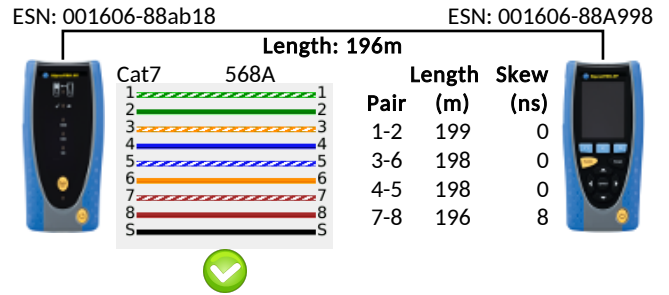

Job Name: 1
Date Tested: March 31 2016
Time Tested: 13:50
Info 1:
Info 2:
Info 3:
Info 4:
Info 5:
Info 6:
Info 7:
Info 8:

Owner: Damian
Company: Vemco
Address 1:
Address 2:
City:
State:
Zip:
Country:
Phone1:
Phone2:

FAIL
0017

	Setup	Results
Port	Auto	RJ45
Line Rate	Auto	1000 Mb/s
Duplex	Auto	Full Duplex
IPv4	Disabled	
IPv6	Disabled	

Cable	Setup					Results		
	Line Rate (Mb/s)	Frame Size	Frame Rate	Limit (Frames)	Time (hh:mm:ss)	Line Rate	Frames	%
	1000	1,518	81,274	0	00:00:10	1000	Tx: 823,452 Rx: 823,298 Errors: 154	100 >99 <1