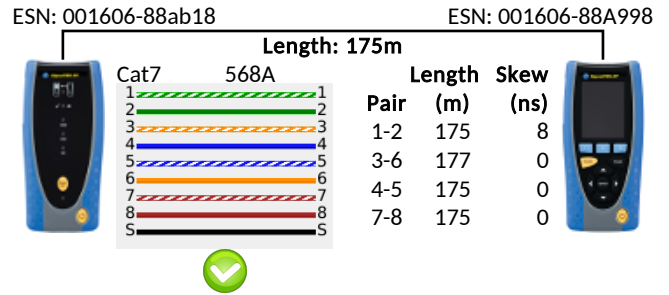

Job Name: 1
Date Tested: March 31 2016
Time Tested: 12:38
Info 1:
Info 2:
Info 3:
Info 4:
Info 5:
Info 6:
Info 7:
Info 8:

Owner: Damian
Company: Vemco
Address 1:
Address 2:
City:
State:
Zip:
Country:
Phone1:
Phone2:

PASS
0003

	Setup	Results
Port	Auto	RJ45
Line Rate	Auto	1000 Mb/s
Duplex	Auto	Full Duplex
IPv4	Disabled	
IPv6	Disabled	

Cable	Setup					Results		
	Line Rate (Mb/s)	Frame Size	Frame Rate	Limit (Frames)	Time (hh:mm:ss)	Line Rate	Frames	%
	1000	1,518	81,274	0	00:00:10	1000	823,452	100
							823,452	100
							0	0