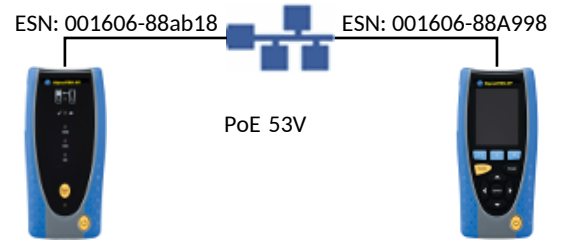

Job Name: 1
Date Tested: March 31 2016
Time Tested: 14:13
Info 1:
Info 2:
Info 3:
Info 4:
Info 5:
Info 6:
Info 7:
Info 8:

Owner: Damian
Company: Vemco
Address 1:
Address 2:
City:
State:
Zip:
Country:
Phone1:
Phone2:

FAIL
0019

	Setup	Results
Port	Auto	RJ45
Line Rate	Auto	1000 Mb/s
Duplex	Auto	Full Duplex
IPv4	DHCP	Assigned 169.254.1.0
IPv6	Stateless	Unknown

Skew (ns)			
1,2	3,6	4,5	7,8
8	0	8	16

	Setup				Results						
VoIP Data	No. of Calls	Limit (Frames)	Time (hh:mm:ss)		Tx	Frames	%				
	100	0	00:00:10		Rx	51,600	>99				
	Info Rate (Mb/s)		Frame Size		Errors	5	<1				
	9		218								
Web Data	No. of Sessions	Limit (Frames)	Time (hh:mm:ss)		Tx	Frames	%				
	10	0	00:00:10		Rx	14,808	>99				
	Info Rate (Mb/s)		Frame Size		Errors	14	<1				
	18		1,518								
Video Data	No. of Streams	Limit (Frames)	Time (hh:mm:ss)	Definition	Tx	Frames	%				
	10	0	00:00:10	SD	Rx	37,030	>99				
	Info Rate (Mb/s)		Frame Size		Errors	25	<1				
	45		1,518								
CCTV Data	No. of Cameras	Limit (Frames)	Time (hh:mm:ss)	Resolution	Codec	Tx	Frames	%			
	1	4	00:00:10	5MP	H.264	Rx	24,514	>99			
	Info Rate (Mb/s)		Frame Size		Errors	107	<1				
	29.9		1,518								
PoE Load	PoE Type	Min. Pwr (W)				Pair 12-36			Pair 45-78		
	PoE	5	Voltage (V)	Current (mA)	Power (W)	Voltage (V)	Current (mA)	Power (W)	Voltage (V)	Current (mA)	Power (W)
			52	192	9	0	0	0	0	0	0