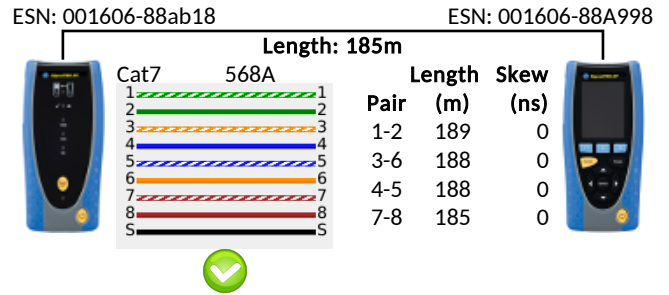

FAIL 
0021

	Setup	Results
Port	Auto	RJ45
Line Rate	Auto	1000 Mb/s
Duplex	Auto	Full Duplex
IPv4	DHCP	Assigned 169.254.1.0
IPv6	Stateless	Stateless address failed

Skew (ns)			
1,2	3,6	4,5	7,8
8	0	8	16

	Setup				Results						
VoIP Data	No. of Calls	Limit (Frames)	Time (hh:mm:ss)		Tx	Frames	%				
	100	0	00:00:10		Rx	51,605	100				
	Info Rate (Mb/s)		Frame Size		Errors	51,459	>99				
	9		218			146	<1				
Web Data	No. of Sessions	Limit (Frames)	Time (hh:mm:ss)		Tx	Frames	%				
	10	0	00:00:10		Rx	14,822	100				
	Info Rate (Mb/s)		Frame Size		Errors	14,808	>99				
	18		1,518			14	<1				
Video Data	No. of Streams	Limit (Frames)	Time (hh:mm:ss)	Definition	Tx	Frames	%				
	10	0	00:00:10	SD	Rx	37,055	100				
	Info Rate (Mb/s)		Frame Size		Errors	37,027	>99				
	45		1,518			28	<1				
CCTV Data	No. of Cameras	Limit (Frames)	Time (hh:mm:ss)	Resolution	Codec	Tx	Frames	%			
	1	4	00:00:10	5MP	H.264	Rx	24,621	100			
	Info Rate (Mb/s)		Frame Size			Errors	24,597	>99			
	29.9		1,518				24	<1			
PoE Load	PoE Type	Min. Pwr (W)				Pair 12-36			Pair 45-78		
	PoE	5	Voltage (V)	Current (mA)	Power (W)	Voltage (V)	Current (mA)	Power (W)	Voltage (V)	Current (mA)	Power (W)
			52	192	9	0	0	0	0	0	0

FAIL 
0023

	Setup	Results
Port	Auto	RJ45
Line Rate	Auto	1000 Mb/s
Duplex	Auto	Full Duplex
IPv4	Disabled	
IPv6	Disabled	

Cable	Setup					Results		
	Line Rate (Mb/s)	Frame Size	Frame Rate	Limit (Frames)	Time (hh:mm:ss)	Line Rate	Frames	%
	1000	1,518	81,274	0	00:00:10	1000	823,452	100
							823,449	>99
							3	<1