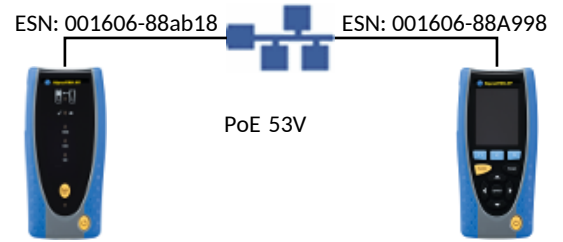

Job Name: 1
Date Tested: March 31 2016
Time Tested: 14:43
Info 1:
Info 2:
Info 3:
Info 4:
Info 5:
Info 6:
Info 7:
Info 8:

Owner: Damian
Company: Vemco
Address 1:
Address 2:
City:
State:
Zip:
Country:
Phone1:
Phone2:

PASS
0029

	Setup	Results
Port	Auto	RJ45
Line Rate	Auto	1000 Mb/s
Duplex	Auto	Full Duplex
IPv4	DHCP	Assigned 169.254.1.0
IPv6	Stateless	Unknown

Skew (ns)			
1,2	3,6	4,5	7,8
8	0	0	16

	Setup				Results						
VoIP Data 	No. of Calls	Limit (Frames)	Time (hh:mm:ss)		Tx	Frames	%				
	100	0	00:00:10		Rx	51,605	100				
	Info Rate (Mb/s)		Frame Size		Errors	0	0				
	9		218								
Web Data 	No. of Sessions	Limit (Frames)	Time (hh:mm:ss)		Tx	Frames	%				
	10	0	00:00:10		Rx	14,822	100				
	Info Rate (Mb/s)		Frame Size		Errors	0	0				
	18		1,518								
Video Data 	No. of Streams	Limit (Frames)	Time (hh:mm:ss)	Definition	Tx	Frames	%				
	10	0	00:00:10	SD	Rx	37,055	100				
	Info Rate (Mb/s)		Frame Size		Errors	0	0				
	45		1,518								
CCTV Data 	No. of Cameras	Limit (Frames)	Time (hh:mm:ss)	Resolution	Codec	Tx	Frames	%			
	1	4	00:00:10	5MP	H.264	Rx	24,621	100			
	Info Rate (Mb/s)		Frame Size			Errors	0	0			
	29.9		1,518								
PoE Load 	PoE Type	Min. Pwr (W)				Pair 12-36			Pair 45-78		
	PoE	5	Voltage (V)	Current (mA)	Power (W)	Voltage (V)	Current (mA)	Power (W)	Voltage (V)	Current (mA)	Power (W)
			52	192	9	0	0	0	0	0	0