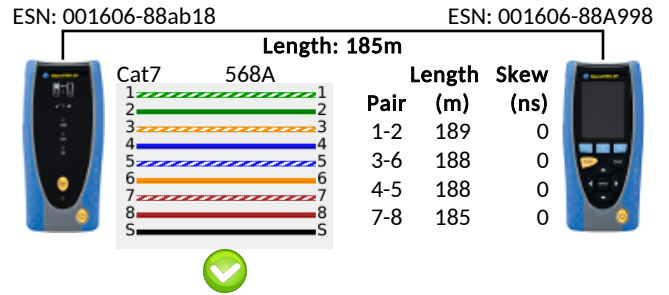

Job Name: 1
Date Tested: March 31 2016
Time Tested: 14:34
Info 1:
Info 2:
Info 3:
Info 4:
Info 5:
Info 6:
Info 7:
Info 8:

Owner: Damian
Company: Vemco
Address 1:
Address 2:
City:
State:
Zip:
Country:
Phone1:
Phone2:

FAIL
0025

	Setup	Results
Port	Auto	RJ45
Line Rate	Auto	1000 Mb/s
Duplex	Auto	Full Duplex
IPv4	Disabled	
IPv6	Disabled	

Cable	Setup					Results		
	Line Rate (Mb/s)	Frame Size	Frame Rate	Limit (Frames)	Time (hh:mm:ss)	Line Rate	Frames	%
	100	1,518	81,274	0	00:00:10	1000	812,743	100
							812,743	100
							0	0