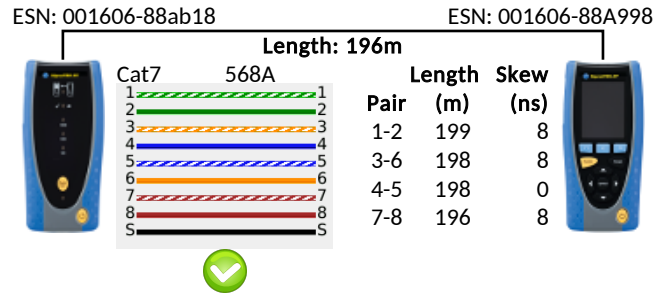

FAIL 
0017

	Setup	Results
Port	Auto	RJ45
Line Rate	Auto	1000 Mb/s
Duplex	Auto	Full Duplex
IPv4	Disabled	
IPv6	Disabled	

Cable	Setup					Results		
	Line Rate (Mb/s)	Frame Size	Frame Rate	Limit (Frames)	Time (hh:mm:ss)	Line Rate	Frames	%
	1000	1,518	81,274	0	00:00:10	1000	Tx: 823,452 Rx: 823,298 Errors: 154	100 >99 <1

FAIL 
0018

	Setup	Results
Port	Auto	RJ45
Line Rate	Auto	1000 Mb/s
Duplex	Auto	Full Duplex
IPv4	Disabled	
IPv6	Disabled	

Cable	Setup					Results		
	Line Rate (Mb/s)	Frame Size	Frame Rate	Limit (Frames)	Time (hh:mm:ss)	Line Rate	Frames	%
	1000	1,518	81,274	0	00:05:00	1000	24,382,314	100
							24,378,531	>99
							3,783	<1