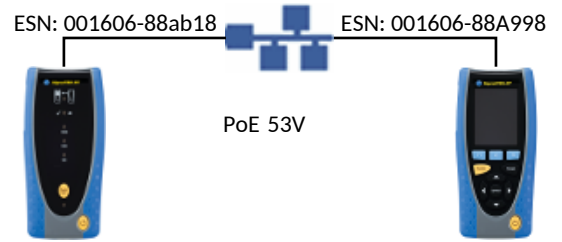

Job Name: 1
Date Tested: March 31 2016
Time Tested: 13:37
Info 1:
Info 2:
Info 3:
Info 4:
Info 5:
Info 6:
Info 7:
Info 8:

Owner: Damian
Company: Vemco
Address 1:
Address 2:
City:
State:
Zip:
Country:
Phone1:
Phone2:

PASS
0016

	Setup	Results
Port	Auto	RJ45
Line Rate	Auto	100 Mb/s
Duplex	Auto	Full Duplex
IPv4	Disabled	
IPv6	Disabled	

	Setup				Results						
VoIP Data 	No. of Calls	Limit (Frames)	Time (hh:mm:ss)		Tx	Frames	%				
	100	0	00:00:10		Rx	51,605	100				
	Info Rate (Mb/s)		Frame Size		Errors	0	0				
	9		218								
Web Data 	No. of Sessions	Limit (Frames)	Time (hh:mm:ss)		Tx	Frames	%				
	10	0	00:00:10		Rx	14,822	100				
	Info Rate (Mb/s)		Frame Size		Errors	0	0				
	18		1,518								
Video Data 	No. of Streams	Limit (Frames)	Time (hh:mm:ss)	Definition	Tx	Frames	%				
	10	0	00:00:10	SD	Rx	37,055	100				
	Info Rate (Mb/s)		Frame Size		Errors	0	0				
	45		1,518								
CCTV Data 	No. of Cameras	Limit (Frames)	Time (hh:mm:ss)	Resolution	Codec	Tx	Frames	%			
	1	4	00:00:10	5MP	H.264	Rx	24,621	100			
	Info Rate (Mb/s)		Frame Size			Errors	0	0			
	29.9		1,518								
PoE Load 	PoE Type	Min. Pwr (W)				Pair 12-36		Pair 45-78			
	PoE	5				Voltage (V)	Current (mA)	Power (W)	Voltage (V)	Current (mA)	Power (W)
						52	192	9	0	0	0