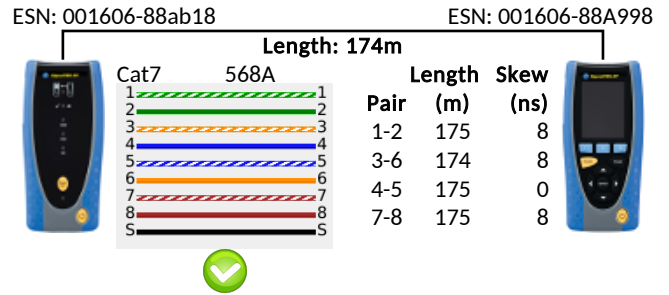

PASS 
0029

	Setup	Results
Port	Auto	RJ45
Line Rate	Auto	1000 Mb/s
Duplex	Auto	Full Duplex
IPv4	DHCP	Assigned 169.254.1.0
IPv6	Stateless	Unknown

Skew (ns)			
1,2	3,6	4,5	7,8
8	0	0	16

	Setup				Results						
VoIP Data 	No. of Calls	Limit (Frames)	Time (hh:mm:ss)		Tx	Frames	%				
	100	0	00:00:10		Rx	51,605	100				
	Info Rate (Mb/s)		Frame Size		Errors	0	0				
	9		218								
Web Data 	No. of Sessions	Limit (Frames)	Time (hh:mm:ss)		Tx	Frames	%				
	10	0	00:00:10		Rx	14,822	100				
	Info Rate (Mb/s)		Frame Size		Errors	0	0				
	18		1,518								
Video Data 	No. of Streams	Limit (Frames)	Time (hh:mm:ss)	Definition	Tx	Frames	%				
	10	0	00:00:10	SD	Rx	37,055	100				
	Info Rate (Mb/s)		Frame Size		Errors	0	0				
	45		1,518								
CCTV Data 	No. of Cameras	Limit (Frames)	Time (hh:mm:ss)	Resolution	Codec	Tx	Frames	%			
	1	4	00:00:10	5MP	H.264	Rx	24,621	100			
	Info Rate (Mb/s)		Frame Size			Errors	0	0			
	29.9		1,518								
PoE Load 	PoE Type	Min. Pwr (W)				Pair 12-36			Pair 45-78		
	PoE	5	Voltage (V)	Current (mA)	Power (W)	Voltage (V)	Current (mA)	Power (W)	Voltage (V)	Current (mA)	Power (W)
			52	192	9	0	0	0	0	0	0

PASS 
0030

	Setup	Results
Port	Auto	RJ45
Line Rate	Auto	1000 Mb/s
Duplex	Auto	Full Duplex
IPv4	Disabled	
IPv6	Disabled	

Cable	Setup					Results		
	Line Rate (Mb/s)	Frame Size	Frame Rate	Limit (Frames)	Time (hh:mm:ss)	Line Rate	Frames	%
	1000	1,518	81,274	0	00:00:10	1000	823,452	100
							823,452	100
							0	0