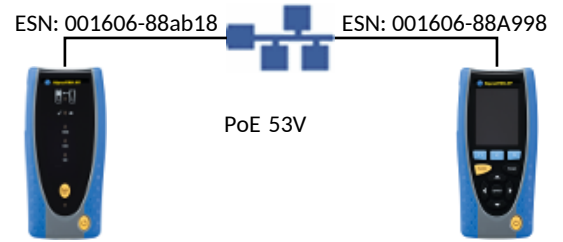

Job Name: 1
Date Tested: March 31 2016
Time Tested: 14:15
Info 1:
Info 2:
Info 3:
Info 4:
Info 5:
Info 6:
Info 7:
Info 8:

Owner: Damian
Company: Vemco
Address 1:
Address 2:
City:
State:
Zip:
Country:
Phone1:
Phone2:

FAIL
0020

	Setup	Results
Port	Auto	RJ45
Line Rate	Auto	1000 Mb/s
Duplex	Auto	Full Duplex
IPv4	DHCP	Assigned 169.254.1.0
IPv6	Stateless	Stateless address failed

Skew (ns)			
1,2	3,6	4,5	7,8
8	0	8	16

	Setup				Results						
VoIP Data	No. of Calls	Limit (Frames)	Time (hh:mm:ss)		Tx	Frames	%				
	100	0	00:00:10		Rx	51,605	100				
	Info Rate (Mb/s)		Frame Size		Errors	51,326	99				
	9		218			279	1				
Web Data	No. of Sessions	Limit (Frames)	Time (hh:mm:ss)		Tx	Frames	%				
	10	0	00:00:10		Rx	14,822	100				
	Info Rate (Mb/s)		Frame Size		Errors	14,809	>99				
	18		1,518			13	<1				
Video Data	No. of Streams	Limit (Frames)	Time (hh:mm:ss)	Definition	Tx	Frames	%				
	10	0	00:00:10	SD	Rx	37,055	100				
	Info Rate (Mb/s)		Frame Size		Errors	37,029	>99				
	45		1,518			26	<1				
CCTV Data	No. of Cameras	Limit (Frames)	Time (hh:mm:ss)	Resolution	Codec	Tx	Frames	%			
	1	4	00:00:10	5MP	H.264	Rx	24,621	100			
	Info Rate (Mb/s)		Frame Size			Errors	24,457	99			
	29.9		1,518			164	1				
PoE Load	PoE Type	Min. Pwr (W)				Pair 12-36			Pair 45-78		
	PoE	5	Voltage (V)	Current (mA)	Power (W)	Voltage (V)	Current (mA)	Power (W)	Voltage (V)	Current (mA)	Power (W)
			52	192	9	0	0	0	0	0	0