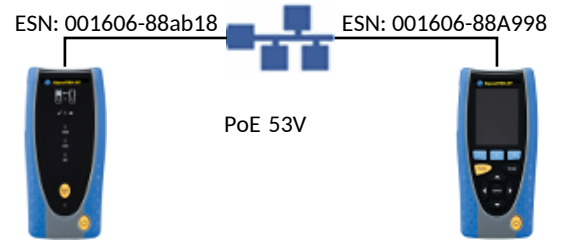

Job Name: 1
Date Tested: March 31 2016
Time Tested: 12:40
Info 1:
Info 2:
Info 3:
Info 4:
Info 5:
Info 6:
Info 7:
Info 8:

Owner: Damian
Company: Vemco
Address 1:
Address 2:
City:
State:
Zip:
Country:
Phone1:
Phone2:

PASS
0004

	Setup	Results
Port	Auto	RJ45
Line Rate	Auto	1000 Mb/s
Duplex	Auto	Full Duplex
IPv4	Disabled	
IPv6	Disabled	

Skew (ns)			
1,2	3,6	4,5	7,8
0	0	8	8

	Setup				Results						
VoIP Data 	No. of Calls	Limit (Frames)	Time (hh:mm:ss)		Tx	Frames	%				
	100	0	00:00:10		Rx	51,605	100				
	Info Rate (Mb/s)		Frame Size		Errors	0	0				
	9		218								
Web Data 	No. of Sessions	Limit (Frames)	Time (hh:mm:ss)		Tx	Frames	%				
	10	0	00:00:10		Rx	14,822	100				
	Info Rate (Mb/s)		Frame Size		Errors	0	0				
	18		1,518								
Video Data 	No. of Streams	Limit (Frames)	Time (hh:mm:ss)	Definition	Tx	Frames	%				
	10	0	00:00:10	SD	Rx	37,055	100				
	Info Rate (Mb/s)		Frame Size		Errors	0	0				
	45		1,518								
CCTV Data 	No. of Cameras	Limit (Frames)	Time (hh:mm:ss)	Resolution	Codec	Tx	Frames	%			
	10	4	00:00:10	5MP	H.264	Rx	246,212	100			
	Info Rate (Mb/s)		Frame Size			Errors	0	0			
	299		1,518								
PoE Load 	PoE Type	Min. Pwr (W)				Pair 12-36			Pair 45-78		
	PoE	5	Voltage (V)	Current (mA)	Power (W)	Voltage (V)	Current (mA)	Power (W)	Voltage (V)	Current (mA)	Power (W)
			52	192	9	0	0	0	0	0	0