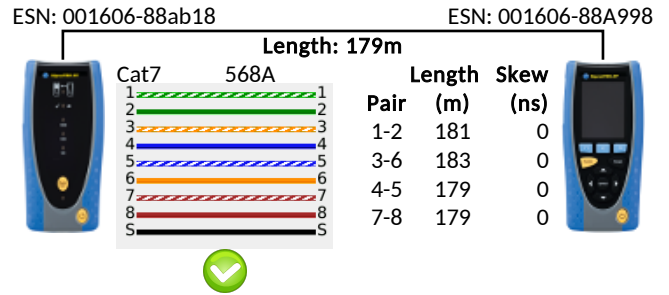

Job Name: 1
Date Tested: March 31 2016
Time Tested: 15:01
Info 1:
Info 2:
Info 3:
Info 4:
Info 5:
Info 6:
Info 7:
Info 8:

Owner: Damian
Company: Vemco
Address 1:
Address 2:
City:
State:
Zip:
Country:
Phone1:
Phone2:

PASS
0033

	Setup	Results
Port	Auto	RJ45
Line Rate	Auto	1000 Mb/s
Duplex	Auto	Full Duplex
IPv4	Disabled	
IPv6	Disabled	

Cable	Setup					Results		
	Line Rate (Mb/s)	Frame Size	Frame Rate	Limit (Frames)	Time (hh:mm:ss)	Line Rate	Frames	%
	1000	1,518	81,274	0	00:00:10	1000	823,452	100
							823,452	100
							0	0