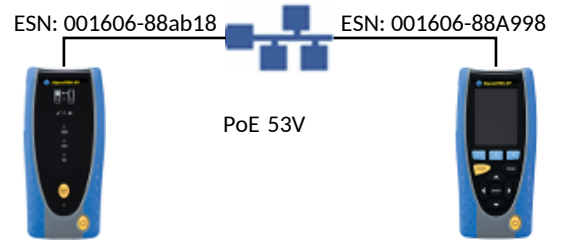

Job Name: 1
Date Tested: March 31 2016
Time Tested: 14:37
Info 1:
Info 2:
Info 3:
Info 4:
Info 5:
Info 6:
Info 7:
Info 8:

Owner: Damian
Company: Vemco
Address 1:
Address 2:
City:
State:
Zip:
Country:
Phone1:
Phone2:

PASS
0027

	Setup	Results
Port	Auto	RJ45
Line Rate	Auto	1000 Mb/s
Duplex	Auto	Full Duplex
IPv4	DHCP	Unknown
IPv6	Stateless	Unknown

Skew (ns)			
1,2	3,6	4,5	7,8
0	0	0	8

	Setup				Results						
VoIP Data 	No. of Calls	Limit (Frames)	Time (hh:mm:ss)		Tx	Frames	%				
	100	0	00:00:10		Rx	51,605	100				
	Info Rate (Mb/s)		Frame Size		Errors	0	0				
	9		218								
Web Data 	No. of Sessions	Limit (Frames)	Time (hh:mm:ss)		Tx	Frames	%				
	10	0	00:00:10		Rx	14,822	100				
	Info Rate (Mb/s)		Frame Size		Errors	0	0				
	18		1,518								
Video Data 	No. of Streams	Limit (Frames)	Time (hh:mm:ss)	Definition	Tx	Frames	%				
	10	0	00:00:10	SD	Rx	37,055	100				
	Info Rate (Mb/s)		Frame Size		Errors	0	0				
	45		1,518								
CCTV Data 	No. of Cameras	Limit (Frames)	Time (hh:mm:ss)	Resolution	Codec	Tx	Frames	%			
	1	4	00:00:10	5MP	H.264	Rx	24,621	100			
	Info Rate (Mb/s)		Frame Size		Errors	0	0				
	29.9		1,518								
PoE Load 	PoE Type	Min. Pwr (W)				Pair 12-36			Pair 45-78		
	PoE	5	Voltage (V)	Current (mA)	Power (W)	Voltage (V)	Current (mA)	Power (W)	Voltage (V)	Current (mA)	Power (W)
			52	192	9	0	0	0	0	0	0