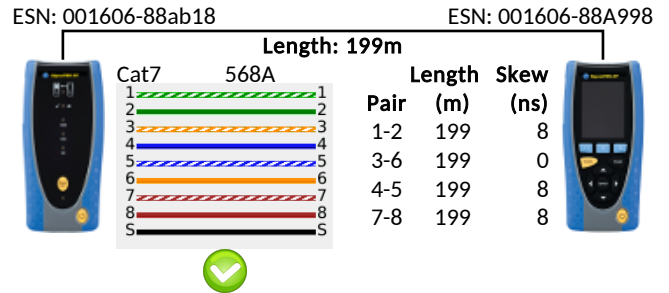

Job Name: 1
Date Tested: March 31 2016
Time Tested: 13:24
Info 1:
Info 2:
Info 3:
Info 4:
Info 5:
Info 6:
Info 7:
Info 8:

Owner: Damian
Company: Vemco
Address 1:
Address 2:
City:
State:
Zip:
Country:
Phone1:
Phone2:

FAIL
0012

	Setup	Results
Port	Auto	RJ45
Line Rate	Auto	1000 Mb/s
Duplex	Auto	Full Duplex
IPv4	Disabled	
IPv6	Disabled	

Cable	Setup					Results		
	Line Rate (Mb/s)	Frame Size	Frame Rate	Limit (Frames)	Time (hh:mm:ss)	Line Rate	Frames	%
	1000	1,518	81,274	0	00:00:10	1000	Tx: 823,452 Rx: 810,640 Errors: 12,812	100 98 2