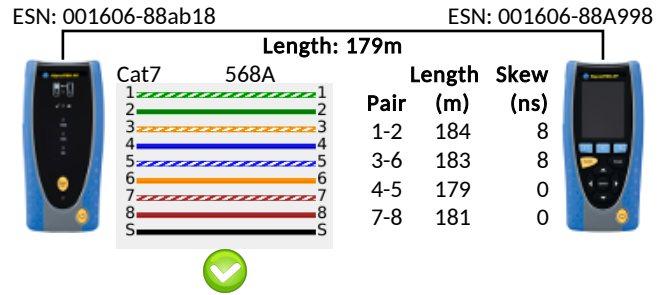

Job Name: 1
Date Tested: March 31 2016
Time Tested: 15:02
Info 1:
Info 2:
Info 3:
Info 4:
Info 5:
Info 6:
Info 7:
Info 8:

Owner: Damian
Company: Vemco
Address 1:
Address 2:
City:
State:
Zip:
Country:
Phone1:
Phone2:

PASS
0035

	Setup	Results
Port	Auto	RJ45
Line Rate	Auto	1000 Mb/s
Duplex	Auto	Full Duplex
IPv4	Disabled	
IPv6	Disabled	

Cable	Setup					Results		
	Line Rate (Mb/s)	Frame Size	Frame Rate	Limit (Frames)	Time (hh:mm:ss)	Line Rate	Frames	%
	1000	1,518	81,274	0	00:00:10	1000	823,452	100
							823,452	100
							0	0