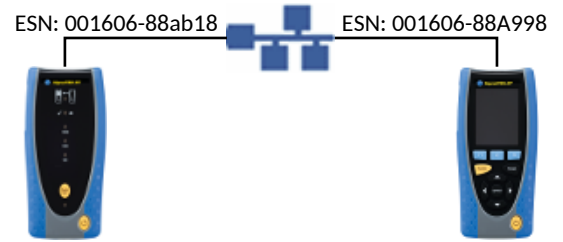

Job Name: 1
Date Tested: March 31 2016
Time Tested: 12:44
Info 1:
Info 2:
Info 3:
Info 4:
Info 5:
Info 6:
Info 7:
Info 8:

Owner: Damian
Company: Vemco
Address 1:
Address 2:
City:
State:
Zip:
Country:
Phone1:
Phone2:

FAIL
0006

	Setup	Results
Port	Auto	RJ45
Line Rate	Auto	100 Mb/s
Duplex	Auto	Full Duplex
IPv4	Disabled	
IPv6	Disabled	

	Setup				Results						
VoIP Data 	No. of Calls	Limit (Frames)	Time (hh:mm:ss)		Tx	Frames	%				
	100	0	00:00:10		Rx	51,605	100				
	Info Rate (Mb/s)		Frame Size		Errors	51,605	100				
	9		218			0	0				
Web Data 	No. of Sessions	Limit (Frames)	Time (hh:mm:ss)		Tx	Frames	%				
	10	0	00:00:10		Rx	14,822	100				
	Info Rate (Mb/s)		Frame Size		Errors	14,822	100				
	18		1,518			0	0				
Video Data 	No. of Streams	Limit (Frames)	Time (hh:mm:ss)	Definition	Tx	Frames	%				
	10	0	00:00:10	SD	Rx	37,055	100				
	Info Rate (Mb/s)		Frame Size		Errors	37,055	100				
	45		1,518			0	0				
CCTV Data 	No. of Cameras	Limit (Frames)	Time (hh:mm:ss)	Resolution	Codec	Tx	Frames	%			
	10	4	00:00:10	5MP	H.264	Rx	0	0			
	Info Rate (Mb/s)		Frame Size			Errors	0	0			
	299		1,518				0	0			
PoE Load 	PoE Type	Min. Pwr (W)				Pair 12-36			Pair 45-78		
	PoE	5	Voltage (V)	Current (mA)	Power (W)	Voltage (V)	Current (mA)	Power (W)	Voltage (V)	Current (mA)	Power (W)
			0	0	0	0	0	0	0	0	0