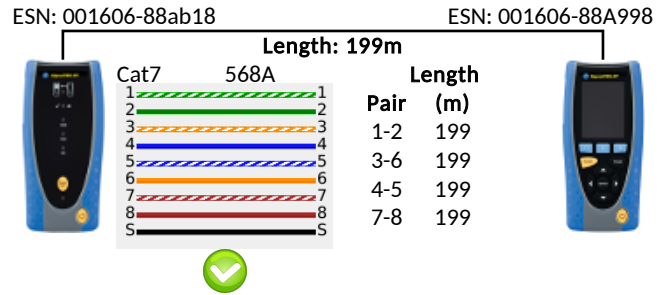

Job Name: 1
Date Tested: March 31 2016
Time Tested: 13:33
Info 1:
Info 2:
Info 3:
Info 4:
Info 5:
Info 6:
Info 7:
Info 8:

Owner: Damian
Company: Vemco
Address 1:
Address 2:
City:
State:
Zip:
Country:
Phone1:
Phone2:

FAIL
0014

	Setup	Results
Port	Auto	RJ45
Line Rate	Auto	100 Mb/s
Duplex	Auto	Full Duplex
IPv4	Disabled	
IPv6	Disabled	

Cable	Setup					Results		
	Line Rate (Mb/s)	Frame Size	Frame Rate	Limit (Frames)	Time (hh:mm:ss)	Line Rate	Frames	%
	1000	1,518	8,127	0	00:05:00	100	Tx: 2,438,231 Rx: 2,438,231	100
							Errors: 0	0