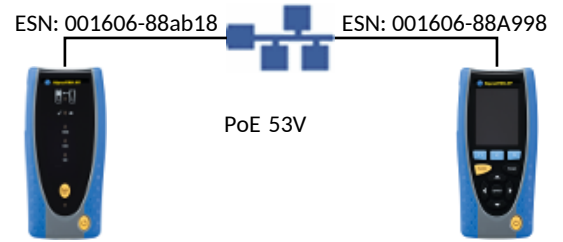

Job Name: 1
Date Tested: March 31 2016
Time Tested: 12:46
Info 1:
Info 2:
Info 3:
Info 4:
Info 5:
Info 6:
Info 7:
Info 8:

Owner: Damian
Company: Vemco
Address 1:
Address 2:
City:
State:
Zip:
Country:
Phone1:
Phone2:

FAIL
0007

	Setup	Results
Port	Auto	RJ45
Line Rate	Auto	100 Mb/s
Duplex	Auto	Full Duplex
IPv4	Disabled	
IPv6	Disabled	

	Setup				Results						
VoIP Data 	No. of Calls	Limit (Frames)	Time (hh:mm:ss)		Tx	Frames	%				
	100	0	00:00:10		Rx	51,605	100				
	Info Rate (Mb/s)		Frame Size		Errors	0	0				
	9		218								
Web Data 	No. of Sessions	Limit (Frames)	Time (hh:mm:ss)		Tx	Frames	%				
	10	0	00:00:10		Rx	14,822	100				
	Info Rate (Mb/s)		Frame Size		Errors	0	0				
	18		1,518								
Video Data 	No. of Streams	Limit (Frames)	Time (hh:mm:ss)	Definition	Tx	Frames	%				
	10	0	00:00:10	SD	Rx	37,055	100				
	Info Rate (Mb/s)		Frame Size		Errors	0	0				
	45		1,518								
CCTV Data 	No. of Cameras	Limit (Frames)	Time (hh:mm:ss)	Resolution	Codec	Tx	Frames	%			
	10	4	00:00:10	5MP	H.264	Rx	0	0			
	Info Rate (Mb/s)		Frame Size			Errors	0	0			
	299		1,518								
PoE Load 	PoE Type	Min. Pwr (W)				Pair 12-36			Pair 45-78		
	PoE	5	Voltage (V)	Current (mA)	Power (W)	Voltage (V)	Current (mA)	Power (W)	Voltage (V)	Current (mA)	Power (W)
			51	188	9	0	0	0	0	0	0