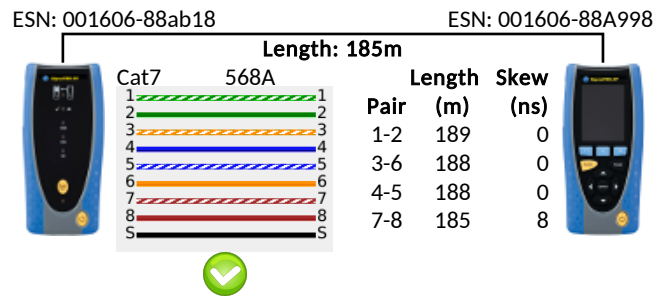

Job Name: 1
Date Tested: March 31 2016
Time Tested: 14:35
Info 1:
Info 2:
Info 3:
Info 4:
Info 5:
Info 6:
Info 7:
Info 8:

Owner: Damian
Company: Vemco
Address 1:
Address 2:
City:
State:
Zip:
Country:
Phone1:
Phone2:

PASS
0026

	Setup	Results
Port	Auto	RJ45
Line Rate	Auto	1000 Mb/s
Duplex	Auto	Full Duplex
IPv4	Disabled	
IPv6	Disabled	

Cable	Setup					Results		
	Line Rate (Mb/s)	Frame Size	Frame Rate	Limit (Frames)	Time (hh:mm:ss)	Line Rate	Frames	%
	1000	1,518	81,274	0	00:00:10	1000	823,452	100
							823,452	100
							0	0