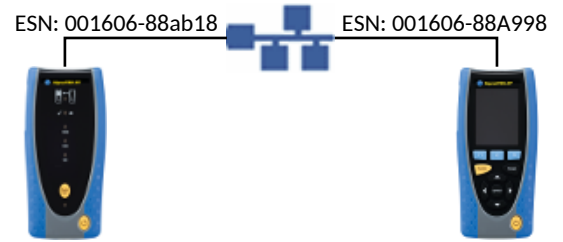

Job Name: 1
Date Tested: March 31 2016
Time Tested: 14:57
Info 1:
Info 2:
Info 3:
Info 4:
Info 5:
Info 6:
Info 7:
Info 8:

Owner: Damian
Company: Vemco
Address 1:
Address 2:
City:
State:
Zip:
Country:
Phone1:
Phone2:

FAIL
0031

	Setup	Results
Port	Auto	RJ45
Line Rate	Auto	Unknown
Duplex	Auto	Unknown
IPv4	DHCP	Unknown
IPv6	Stateless	Unknown

	Setup			Results							
VoIP Data 	No. of Calls	Limit (Frames)	Time (hh:mm:ss)	Tx	Frames	%					
	100	0	00:00:10	Rx	51,605	100					
	Info Rate (Mb/s)		Frame Size	Errors	0	0					
	9		218								
Web Data 	No. of Sessions	Limit (Frames)	Time (hh:mm:ss)	Tx	Frames	%					
	10	0	00:00:10	Rx	14,822	100					
	Info Rate (Mb/s)		Frame Size	Errors	5,358	36					
	18		1,518		9,464	64					
Video Data 	No. of Streams	Limit (Frames)	Time (hh:mm:ss)	Definition	Tx	Frames	%				
	10	0	00:00:10	SD	Rx	0	0				
	Info Rate (Mb/s)		Frame Size	Errors	0	0	0				
	45		1,518								
PoE Load 	PoE Type	Min. Pwr (W)		Voltage (V)	Pair 12-36	Current (mA)	Power (W)	Voltage (V)	Pair 45-78	Current (mA)	Power (W)
	PoE	5		54	200	10	0	0	0